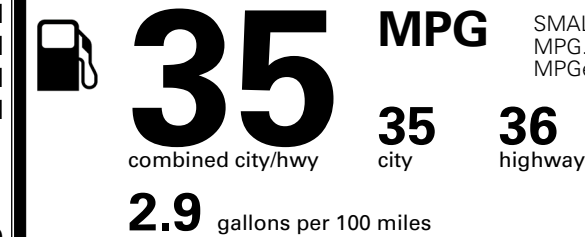

MSRP INCLUDING OPTIONS

\$ 34,660.00

INLAND FREIGHT AND HANDLING

\$ 1,495.00

TOTAL MANUFACTURER'S SUGGESTED RETAIL PRICE ▶

\$ 36,155.00

TOTAL ADDITIONAL WEIGHT: 5.1

EPA DOT Fuel Economy and Environment

Gasoline Vehicle

Fuel Economy

You save
\$1,500
 in fuel costs
 over 5 years
 compared to the
 average new vehicle.

Annual fuel cost
\$1,400

Fuel Economy & Greenhouse Gas Rating (tailpipe only)

Smog Rating (tailpipe only)