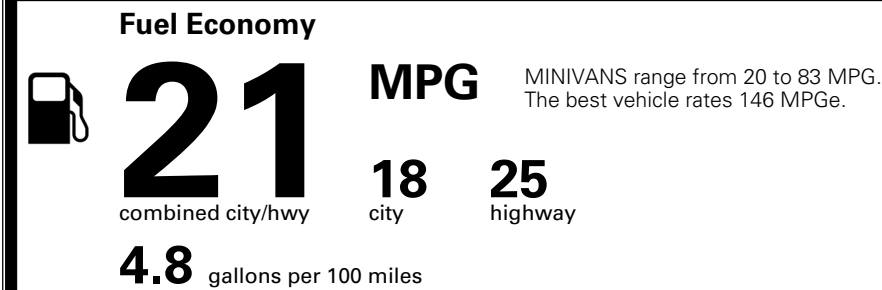

EPA DOT Fuel Economy and Environment

Gasoline Vehicle

You spend $3,250 more in fuel costs over 5 years compared to the average new vehicle.

Annual fuel cost $2,350