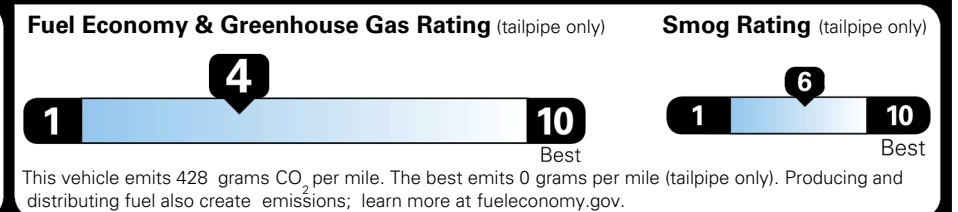

### EPA DOT Fuel Economy and Environment

Gasoline Vehicle

**You spend \$3,250 more in fuel costs over 5 years** compared to the average new vehicle.

**Annual fuel cost \$2,350**

Actual results will vary for many reasons, including driving conditions and how you drive and maintain your vehicle. The average new vehicle gets 29 MPG and costs \$8,500 to fuel over 5 years. Cost estimates are based on 15,000 miles per year at \$ 3.30 per gallon. MPGe is miles per gasoline gallon equivalent. Vehicle emissions are a significant cause of climate change and smog.