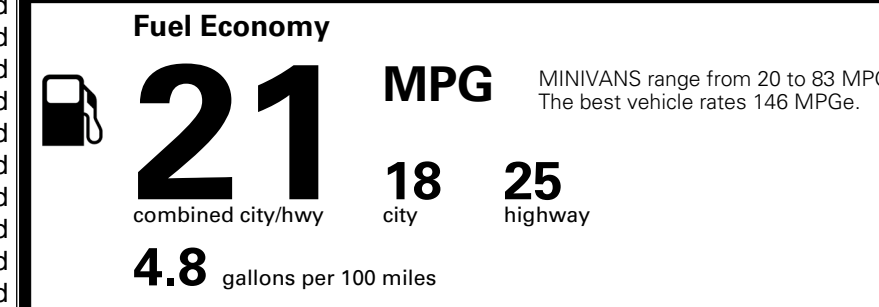

### EPA DOT Fuel Economy and Environment

Gasoline Vehicle

**You spend \$3,250 more in fuel costs over 5 years** compared to the average new vehicle.

**Annual fuel cost \$2,350**

Actual results will vary for many reasons, including driving conditions and how you drive and maintain your vehicle. The average new vehicle gets 29 MPG and costs \$8,500 to fuel over 5 years. Cost estimates are based on 15,000 miles per year at \$ 3.30 per gallon. MPGe is miles per gasoline gallon equivalent. Vehicle emissions are a significant cause of climate change and smog.