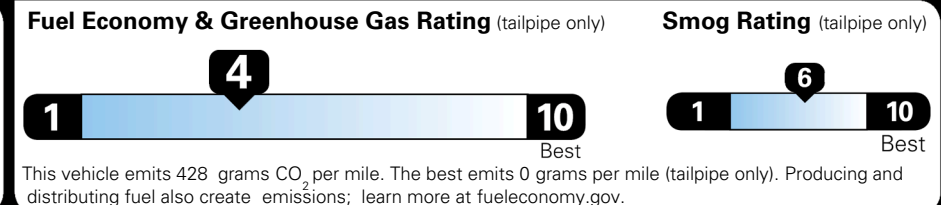

Actual results will vary for many reasons, including driving conditions and how you drive and maintain your vehicle. The average new vehicle gets 29 MPG and costs $8,500 to fuel over 5 years. Cost estimates are based on 15,000 miles per year at $ 3.30 per gallon. MPGe is miles per gasoline gallon equivalent. Vehicle emissions are a significant cause of climate change and smog.

fueleconomy.gov

Calculate personalized estimates and compare vehicles

GOVERNMENT 5-STAR SAFETY RATINGS

Overall Vehicle Score		Not Rated
Based on the combined rating of frontal, side and rollover. Should ONLY be compared to other vehicles of similar size and weight.		
Frontal	Driver	★★★★★
Crash	Passenger	★★★★
Based on the risk of injury in a frontal impact. Should ONLY be compared to other vehicles of similar size and weight.		
Side	Front seat	Not Rated
Crash	Rear seat	Not Rated
Star ratings based on the risk of injury in a side impact.		
Rollover		★★★★
Star ratings based on the risk of rollover in a single-vehicle crash.		

Star ratings range from 1 to 5 stars (★★★★★) with 5 being the highest.
Source: National Highway Traffic Safety Administration (NHTSA).
www.safercar.gov or 1-888-327-4236

Manufacturer's suggested retail price includes Manufacturer's recommended pre-delivery service. License and title fees, state and local taxes and other dealer installed options and accessories are not included in the manufacturer's suggested retail price.

PARTS CONTENT INFORMATION

FOR VEHICLES IN THIS CAR LINE U.S./CANADIAN PARTS CONTENT: 2 %

MAJOR SOURCES OF FOREIGN PARTS: KOREA: 95%

NOTE: PARTS CONTENT DOES NOT INCLUDE FINAL ASSEMBLY, DISTRIBUTION, OR OTHER NON-PARTS COSTS.

FOR THIS VEHICLE FINAL ASSEMBLY POINT: GWANGMYEONG, KOREA

COUNTRY OF ORIGIN ENGINE (MOTOR):

TRANSMISSION: KOREA
KOREA