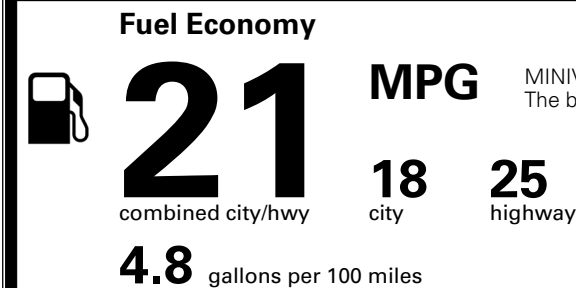

EPA DOT Fuel Economy and Environment

Gasoline Vehicle

MINIVANS range from 20 to 83 MPG. The best vehicle rates 146 MPGe.

You spend $3,250 more in fuel costs over 5 years compared to the average new vehicle.

Annual fuel cost $2,350