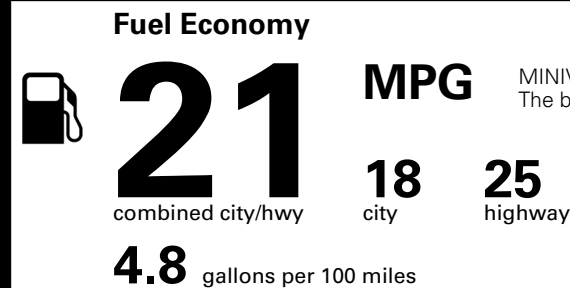

EPA DOT Fuel Economy and Environment

Gasoline Vehicle

MINIVANS range from 20 to 83 MPG. The best vehicle rates 146 MPGe.

You spend $3,250 more in fuel costs over 5 years compared to the average new vehicle.

Annual fuel cost $2,350

Fuel Economy & Greenhouse Gas Rating (tailpipe only) **Smog Rating** (tailpipe only)