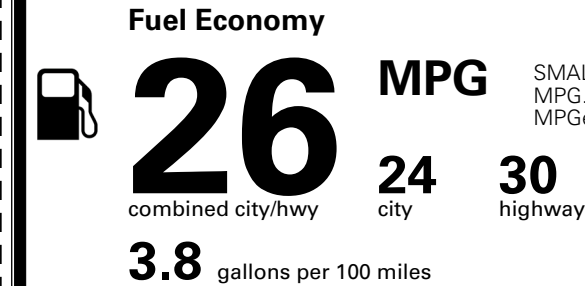

\$2,500.00

MSRP INCLUDING OPTIONS

\$ 35,635.00

INLAND FREIGHT AND HANDLING

\$ 1,495.00

TOTAL MANUFACTURER'S SUGGESTED RETAIL PRICE ▶

\$ 37,130.00

TOTAL ADDITIONAL WEIGHT: 8.9

EPA DOT Fuel Economy and Environment

Gasoline Vehicle

SMALL SUVs range from 14 to 138 MPG. The best vehicle rates 146 MPGe.

You spend
\$1,000
 more in fuel costs
 over 5 years
 compared to the
 average new vehicle.