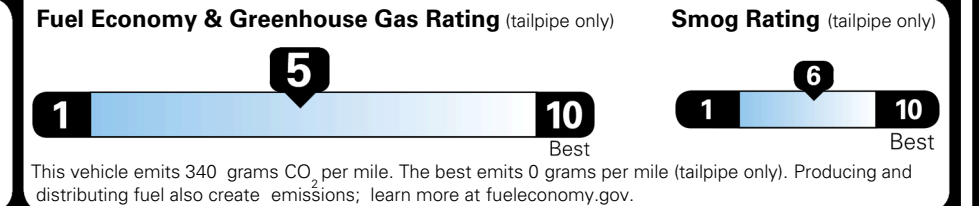

Actual results will vary for many reasons, including driving conditions and how you drive and maintain your vehicle. The average new vehicle gets 29 MPG and costs $8,000 to fuel over 5 years. Cost estimates are based on 15,000 miles per year at $ 3.10 per gallon. MPGe is miles per gasoline gallon equivalent. Vehicle emissions are a significant cause of climate change and smog.

fueleconomy.gov

Calculate personalized estimates and compare vehicles

GOVERNMENT 5-STAR SAFETY RATINGS

Overall Vehicle Score Not Rated

Based on the combined rating of frontal, side and rollover.
Should ONLY be compared to other vehicles of similar size and weight.

Frontal Driver Not Rated

Crash Passenger Not Rated

Based on the risk of injury in a frontal impact.
Should ONLY be compared to other vehicles of similar size and weight.

Side Front seat Not Rated

Crash Rear seat Not Rated

Star ratings based on the risk of injury in a side impact.

Rollover Not Rated

Star ratings based on the risk of rollover in a single-vehicle crash.

Star ratings range from 1 to 5 stars (★★★★★) with 5 being the highest.

Source: National Highway Traffic Safety Administration (NHTSA).

www.safercar.gov or 1-888-327-4236

Manufacturer's suggested retail price includes Manufacturer's recommended pre-delivery service. License and title fees, state and local taxes and other dealer installed options and accessories are not included in the manufacturer's suggested retail price.

PARTS CONTENT INFORMATION

FOR VEHICLES IN THIS CAR LINE U.S./CANADIAN PARTS CONTENT: 0 %

MAJOR SOURCES OF FOREIGN PARTS: KOREA: 90%

NOTE: PARTS CONTENT DOES NOT INCLUDE FINAL ASSEMBLY, DISTRIBUTION, OR OTHER NON-PARTS COSTS.

FOR THIS VEHICLE FINAL ASSEMBLY POINT: GWANGJU, KOREA

COUNTRY OF ORIGIN ENGINE (MOTOR): KOREA

TRANSMISSION: KOREA