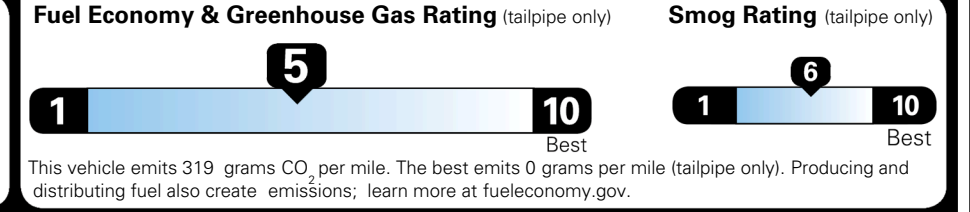

Actual results will vary for many reasons, including driving conditions and how you drive and maintain your vehicle. The average new vehicle gets 29 MPG and costs $8,000 to fuel over 5 years. Cost estimates are based on 15,000 miles per year at $ 3.10 per gallon. MPGe is miles per gasoline gallon equivalent. Vehicle emissions are a significant cause of climate change and smog.

fueleconomy.gov

Calculate personalized estimates and compare vehicles

GOVERNMENT 5-STAR SAFETY RATINGS

Overall Vehicle Score	Not Rated	
Based on the combined rating of frontal, side and rollover. Should ONLY be compared to other vehicles of similar size and weight.		
Frontal Crash	Driver Passenger	Not Rated
Based on the risk of injury in a frontal impact. Should ONLY be compared to other vehicles of similar size and weight.		
Side Crash	Front seat Rear seat	Not Rated
Star ratings based on the risk of injury in a side impact.		
Rollover	Not Rated	
Star ratings based on the risk of rollover in a single-vehicle crash.		

Star ratings range from 1 to 5 stars (★★★★★) with 5 being the highest.
Source: National Highway Traffic Safety Administration (NHTSA).
www.safercar.gov or 1-888-327-4236

Manufacturer's suggested retail price includes Manufacturer's recommended pre-delivery service. License and title fees, state and local taxes and other dealer installed options and accessories are not included in the manufacturer's suggested retail price.

PARTS CONTENT INFORMATION

FOR VEHICLES IN THIS CAR LINE U.S./CANADIAN PARTS CONTENT: 0 %

MAJOR SOURCES OF FOREIGN PARTS: KOREA: 90%

NOTE: PARTS CONTENT DOES NOT INCLUDE FINAL ASSEMBLY, DISTRIBUTION, OR OTHER NON-PARTS COSTS.

FOR THIS VEHICLE FINAL ASSEMBLY POINT: GWANGJU, KOREA

COUNTRY OF ORIGIN ENGINE (MOTOR): KOREA

TRANSMISSION: KOREA