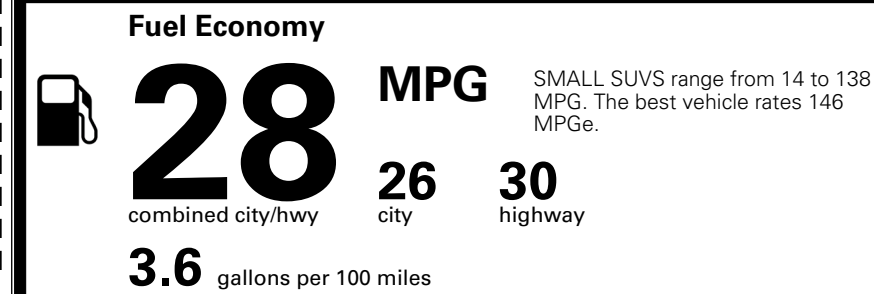

\$1,500.00

\$220.00
 \$75.00

\$ 31,885.00

\$ 1,495.00

\$ 33,380.00

EPA DOT Fuel Economy and Environment

Gasoline Vehicle

You spend \$250 more in fuel costs over 5 years compared to the average new vehicle.