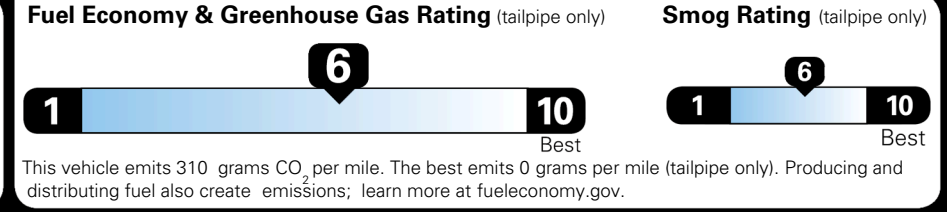

\$ 1,245.00

\$ 30,150.00

EPA DOT Fuel Economy and Environment

Gasoline Vehicle

You save \$0
 in fuel costs over 5 years compared to the average new vehicle.

Annual fuel cost \$1,700

Actual results will vary for many reasons, including driving conditions and how you drive and maintain your vehicle. The average new vehicle gets 29 MPG and costs \$8,500 to fuel over 5 years. Cost estimates are based on 15,000 miles per year at \$ 3.30 per gallon. MPGe is miles per gasoline gallon equivalent. Vehicle emissions are a significant cause of climate change and smog.