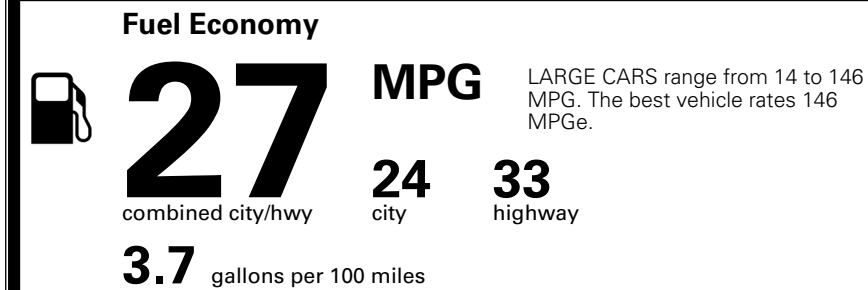

\$ 30,090.00

Included
 Included
 Included

\$495.00
 \$200.00
 \$45.00
 \$140.00

MSRP INCLUDING OPTIONS

\$ 30,970.00

INLAND FREIGHT AND HANDLING

\$ 1,245.00

TOTAL MANUFACTURER'S SUGGESTED RETAIL PRICE ▶

\$ 32,215.00

TOTAL ADDITIONAL WEIGHT: 9.7

EPA DOT Fuel Economy and Environment

Gasoline Vehicle

You spend
\$750
 more in fuel costs
 over 5 years
 compared to the
 average new vehicle.

Annual fuel cost
\$1,850