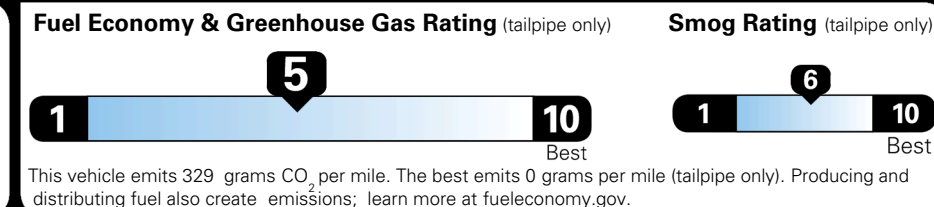

\$ 32,215.00

TOTAL ADDITIONAL WEIGHT: 9.7

EPA DOT Fuel Economy and Environment

Gasoline Vehicle

You spend
\$750
 more in fuel costs
 over 5 years
 compared to the
 average new vehicle.

Annual fuel cost
\$1,850