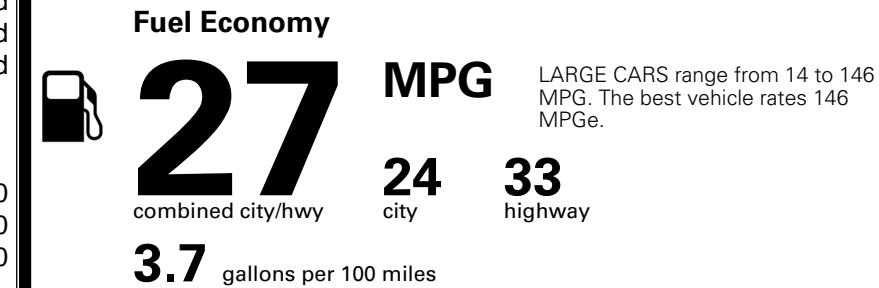

\$ 30,090.00

Included
 Included
 Included

\$695.00
 \$295.00
 \$2,200.00

\$110.00
 \$200.00
 \$60.00
 \$45.00

MSRP INCLUDING OPTIONS

\$ 33,695.00

INLAND FREIGHT AND HANDLING

\$ 1,245.00

TOTAL MANUFACTURER'S SUGGESTED RETAIL PRICE ▶

\$ 34,940.00

TOTAL ADDITIONAL WEIGHT: 22.6

EPA DOT Fuel Economy and Environment

Gasoline Vehicle

You spend
\$750
 more in fuel costs
 over 5 years
 compared to the
 average new vehicle.