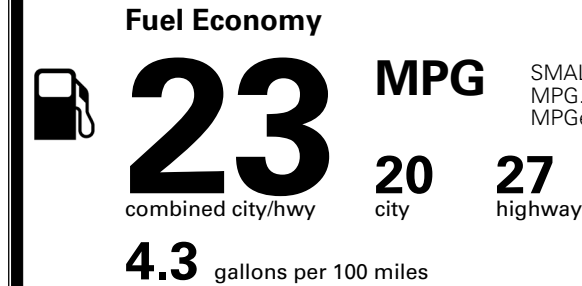

TOTAL MANUFACTURER'S SUGGESTED RETAIL PRICE ▶ \$ 49,500.00

TOTAL ADDITIONAL WEIGHT: 10.8

*Additional terms and conditions apply.

**Kia Connect may be currently unavailable for some Model Year 2022 and newer vehicles sold or purchased in Massachusetts; please see owners.kia.com for more information.

EPA DOT Fuel Economy and Environment

Gasoline Vehicle

SMALL SUVs range from 14 to 138 MPG. The best vehicle rates 146 MPGe.

You spend \$2,250 more in fuel costs over 5 years compared to the average new vehicle.