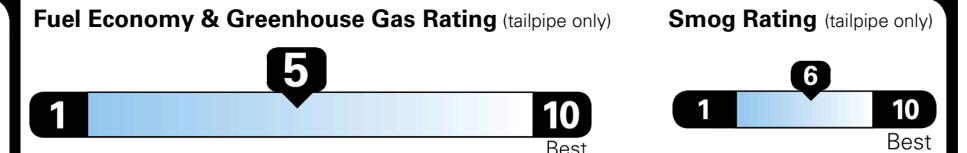

This vehicle emits 388 grams CO₂ per mile. The best emits 0 grams per mile (tailpipe only). Producing and distributing fuel also create emissions; learn more at fueleconomy.gov.

Actual results will vary for many reasons, including driving conditions and how you drive and maintain your vehicle. The average new vehicle gets 29 MPG and costs $8,500 to fuel over 5 years. Cost estimates are based on 15,000 miles per year at $ 3.30 per gallon. MPGe is miles per gasoline gallon equivalent. Vehicle emissions are a significant cause of climate change and smog.

fueleconomy.gov

Calculate personalized estimates and compare vehicles

GOVERNMENT 5-STAR SAFETY RATINGS

Overall Vehicle Score ★★★★★

Based on the combined rating of frontal, side and rollover. Should ONLY be compared to other vehicles of similar size and weight.

Frontal Driver ★★★★★
Crash Passenger ★★★★★

Based on the risk of injury in a frontal impact. Should ONLY be compared to other vehicles of similar size and weight.

Side Front seat ★★★★★
Crash Rear seat ★★★★★

Star ratings based on the risk of injury in a side impact.

Rollover ★★★★★

Star ratings based on the risk of rollover in a single-vehicle crash.

Star ratings range from 1 to 5 stars (★★★★★) with 5 being the highest.

Source: National Highway Traffic Safety Administration (NHTSA).

www.safercar.gov or 1-888-327-4236

Manufacturer's suggested retail price includes Manufacturer's recommended pre-delivery service. License and title fees, state and local taxes and other dealer installed options and accessories are not included in the manufacturer's suggested retail price.

PARTS CONTENT INFORMATION

FOR VEHICLES IN THIS CAR LINE U.S./CANADIAN PARTS CONTENT: 55 %

MAJOR SOURCES OF FOREIGN PARTS: KOREA: 30%

NOTE: PARTS CONTENT DOES NOT INCLUDE FINAL ASSEMBLY, DISTRIBUTION, OR OTHER NON-PARTS COSTS.

FOR THIS VEHICLE FINAL ASSEMBLY POINT: WEST POINT, GA, USA

COUNTRY OF ORIGIN

ENGINE (MOTOR): USA

TRANSMISSION: KOREA