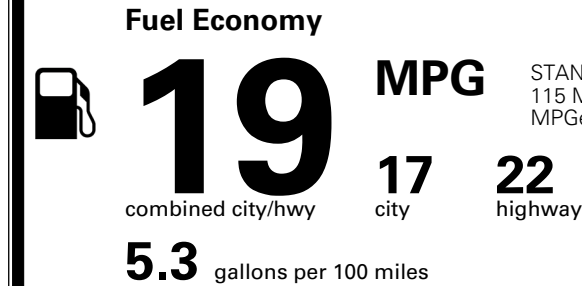

\$ 57,725.00

INLAND FREIGHT AND HANDLING

\$ 1,545.00

TOTAL MANUFACTURER'S SUGGESTED RETAIL PRICE ▶

\$ 59,270.00

TOTAL ADDITIONAL WEIGHT: 4.5

EPA DOT Fuel Economy and Environment

Gasoline Vehicle

STANDARD SUVs range from 13 to 115 MPG. The best vehicle rates 146 MPGe.

You spend
\$4,250
 more in fuel costs
 over 5 years
 compared to the
 average new vehicle.

Annual fuel cost
\$2,450

Fuel Economy & Greenhouse Gas Rating (tailpipe only)