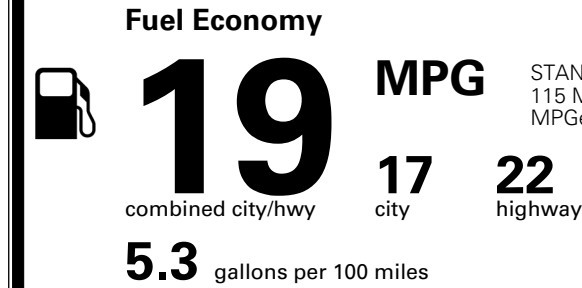

\$995.00
 \$250.00
 \$145.00

MSRP INCLUDING OPTIONS

\$ 58,180.00

INLAND FREIGHT AND HANDLING

\$ 1,545.00

TOTAL MANUFACTURER'S SUGGESTED RETAIL PRICE ▶

\$ 59,725.00

TOTAL ADDITIONAL WEIGHT: 11.7

EPA DOT Fuel Economy and Environment

Gasoline Vehicle

STANDARD SUVs range from 12 to 115 MPG. The best vehicle rates 146 MPGe.

You spend
\$4,500
 more in fuel costs
 over 5 years
 compared to the
 average new vehicle.