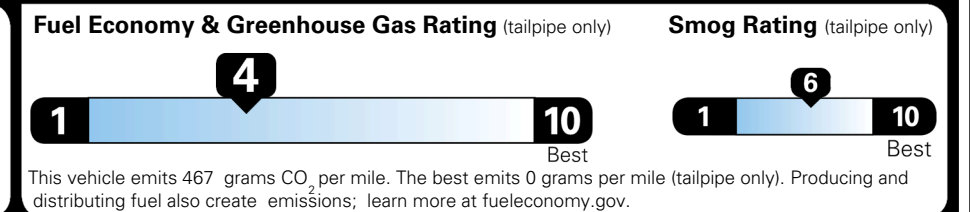

EPA DOT Fuel Economy and Environment

Gasoline Vehicle

STANDARD SUVs range from 12 to 115 MPG. The best vehicle rates 146 MPGe.

You spend
\$4,500
 more in fuel costs
 over 5 years
 compared to the
 average new vehicle.

Annual fuel cost
\$2,600

This vehicle emits 467 grams CO₂ per mile. The best emits 0 grams per mile (tailpipe only). Producing and distributing fuel also create emissions; learn more at fueleconomy.gov.