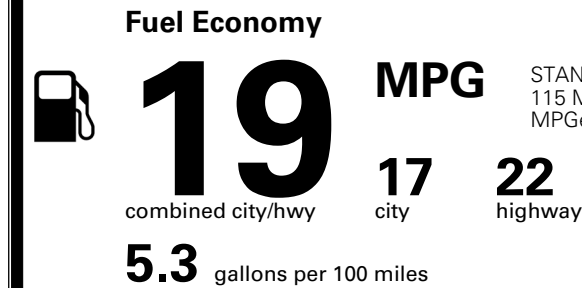

\$250.00
 \$145.00

MSRP INCLUDING OPTIONS

\$ 57,185.00

INLAND FREIGHT AND HANDLING

\$ 1,545.00

TOTAL MANUFACTURER'S SUGGESTED RETAIL PRICE ▶

\$ 58,730.00

TOTAL ADDITIONAL WEIGHT: 11.7

EPA DOT Fuel Economy and Environment

Gasoline Vehicle

STANDARD SUVs range from 12 to 115 MPG. The best vehicle rates 146 MPGe.

You spend
\$4,500
 more in fuel costs
 over 5 years
 compared to the
 average new vehicle.