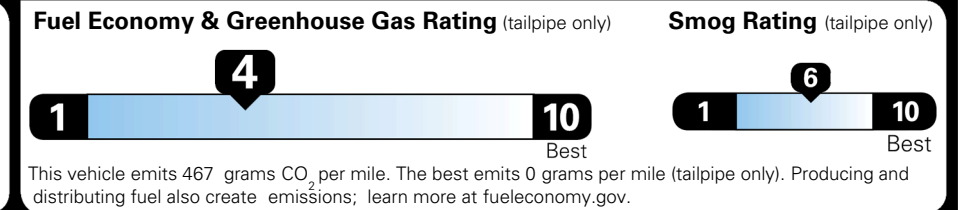

Actual results will vary for many reasons, including driving conditions and how you drive and maintain your vehicle. The average new vehicle gets 29 MPG and costs $8,500 to fuel over 5 years. Cost estimates are based on 15,000 miles per year at $ 3.30 per gallon. MPGe is miles per gasoline gallon equivalent. Vehicle emissions are a significant cause of climate change and smog.

fueleconomy.gov

Calculate personalized estimates and compare vehicles

GOVERNMENT 5-STAR SAFETY RATINGS

Overall Vehicle Score Not Rated

Based on the combined rating of frontal, side and rollover.
Should ONLY be compared to other vehicles of similar size and weight.

Frontal	Driver	Not Rated
Crash	Passenger	Not Rated

Based on the risk of injury in a frontal impact.
Should ONLY be compared to other vehicles of similar size and weight.

Side	Front seat	Not Rated
Crash	Rear seat	Not Rated

Star ratings based on the risk of injury in a side impact.

Rollover Not Rated

Star ratings based on the risk of rollover in a single-vehicle crash.

Star ratings range from 1 to 5 stars (★★★★★) with 5 being the highest.

Source: National Highway Traffic Safety Administration (NHTSA).

www.safercar.gov or 1-888-327-4236

Manufacturer's suggested retail price includes Manufacturer's recommended pre-delivery service. License and title fees, state and local taxes and other dealer installed options and accessories are not included in the manufacturer's suggested retail price.

PARTS CONTENT INFORMATION

FOR VEHICLES IN THIS CAR LINE U.S./CANADIAN
PARTS CONTENT: 50 %

MAJOR SOURCES OF FOREIGN PARTS:
KOREA: 35%

NOTE: PARTS CONTENT DOES NOT INCLUDE FINAL ASSEMBLY, DISTRIBUTION, OR OTHER NON-PARTS COSTS.

FOR THIS VEHICLE
FINAL ASSEMBLY POINT:
WEST POINT, GA, USA

COUNTRY OF ORIGIN

ENGINE (MOTOR): KOREA

TRANSMISSION: USA