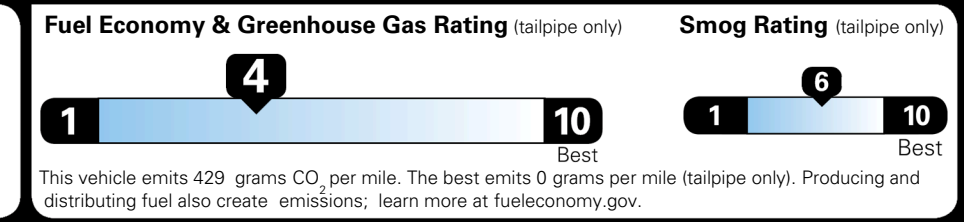

EPA DOT Fuel Economy and Environment

Gasoline Vehicle

You spend \$3,500 more in fuel costs over 5 years
 compared to the average new vehicle.

Annual fuel cost \$2,300

Actual results will vary for many reasons, including driving conditions and how you drive and maintain your vehicle. The average new vehicle gets 29 MPG and costs \$8,000 to fuel over 5 years. Cost estimates are based on 15,000 miles per year at \$ 3.10 per gallon. MPGe is miles per gasoline gallon equivalent. Vehicle emissions are a significant cause of climate change and smog.