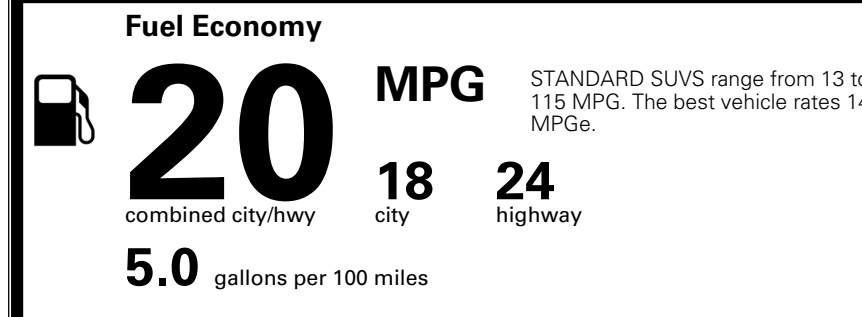

EPA DOT Fuel Economy and Environment

Gasoline Vehicle

You spend \$3,500 more in fuel costs over 5 years
 compared to the average new vehicle.

Annual fuel cost \$2,300

Actual results will vary for many reasons, including driving conditions and how you drive and maintain your vehicle. The average new vehicle gets 29 MPG and costs \$8,000 to fuel over 5 years. Cost estimates are based on 15,000 miles per year at \$ 3.10 per gallon. MPGe is miles per gasoline gallon equivalent. Vehicle emissions are a significant cause of climate change and smog.