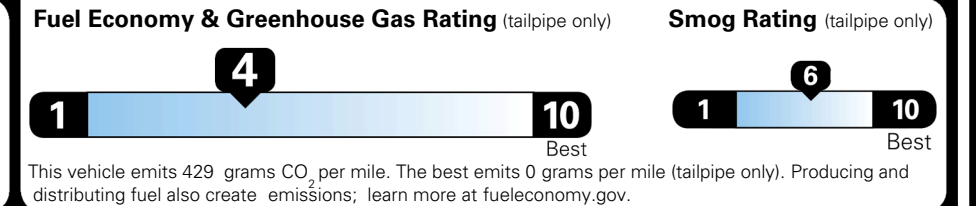

You spend
$3,500
more in fuel costs
over 5 years
compared to the
average new vehicle.

Annual fuel cost
$2,300