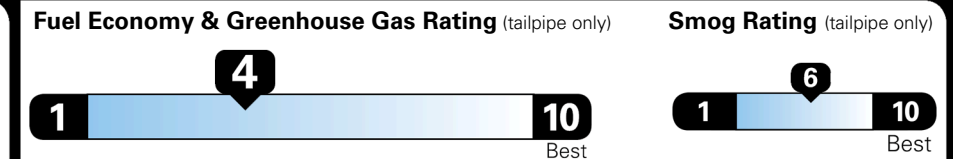

This vehicle emits 429 grams CO₂ per mile. The best emits 0 grams per mile (tailpipe only). Producing and distributing fuel also create emissions; learn more at fueleconomy.gov.

Actual results will vary for many reasons, including driving conditions and how you drive and maintain your vehicle. The average new vehicle gets 29 MPG and costs $8,500 to fuel over 5 years. Cost estimates are based on 15,000 miles per year at $ 3.30 per gallon. MPGe is miles per gasoline gallon equivalent. Vehicle emissions are a significant cause of climate change and smog.

fueleconomy.gov

Calculate personalized estimates and compare vehicles

GOVERNMENT 5-STAR SAFETY RATINGS

Overall Vehicle Score Not Rated

Based on the combined rating of frontal, side and rollover.
Should ONLY be compared to other vehicles of similar size and weight.

Frontal Driver Not Rated

Crash Passenger Not Rated

Based on the risk of injury in a frontal impact.
Should ONLY be compared to other vehicles of similar size and weight.

Side Front seat Not Rated

Crash Rear seat Not Rated

Star ratings based on the risk of injury in a side impact.

Rollover Not Rated

Star ratings based on the risk of rollover in a single-vehicle crash.

Star ratings range from 1 to 5 stars (★★★★★) with 5 being the highest.

Source: National Highway Traffic Safety Administration (NHTSA).

www.safercar.gov or 1-888-327-4236

Manufacturer's suggested retail price includes Manufacturer's recommended pre-delivery service. License and title fees, state and local taxes and other dealer installed options and accessories are not included in the manufacturer's suggested retail price.

PARTS CONTENT INFORMATION

FOR VEHICLES IN THIS CAR LINE U.S./CANADIAN PARTS CONTENT: 50 %

MAJOR SOURCES OF FOREIGN PARTS: KOREA: 35%

NOTE: PARTS CONTENT DOES NOT INCLUDE FINAL ASSEMBLY, DISTRIBUTION, OR OTHER NON-PARTS COSTS.

FOR THIS VEHICLE FINAL ASSEMBLY POINT: WEST POINT, GA, USA

COUNTRY OF ORIGIN

ENGINE (MOTOR): KOREA

TRANSMISSION: USA