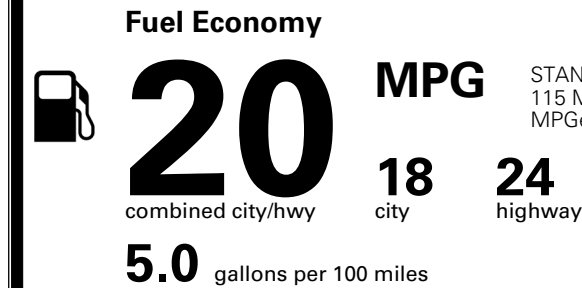

## EPA DOT Fuel Economy and Environment

Gasoline Vehicle

STANDARD SUVs range from 12 to 115 MPG. The best vehicle rates 146 MPGe.

You spend  
**\$4,000**  
 more in fuel costs  
 over 5 years  
 compared to the  
 average new vehicle.