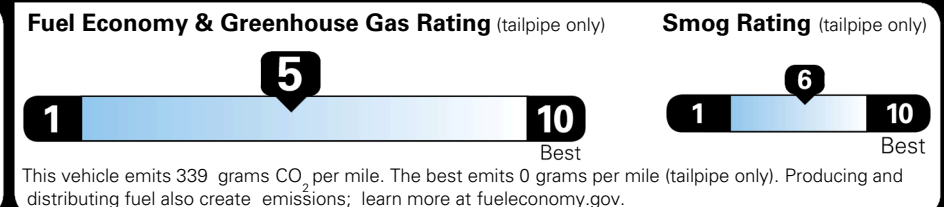

EPA DOT Fuel Economy and Environment

Gasoline Vehicle

You spend **\$1,000** more in fuel costs over 5 years compared to the average new vehicle.

Annual fuel cost **\$1,900**

Actual results will vary for many reasons, including driving conditions and how you drive and maintain your vehicle. The average new vehicle gets 29 MPG and costs \$8,500 to fuel over 5 years. Cost estimates are based on 15,000 miles per year at \$ 3.30 per gallon. MPGe is miles per gasoline gallon equivalent. Vehicle emissions are a significant cause of climate change and smog.