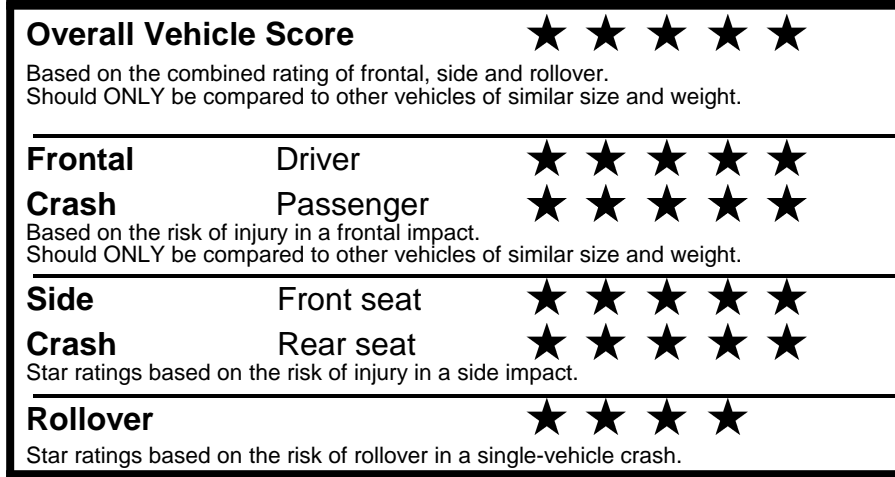

fueleconomy.gov

Calculate personalized estimates and compare vehicles

Smartphone QR Code

GOVERNMENT 5-STAR SAFETY RATINGS

PARTS CONTENT INFORMATION

FOR VEHICLES IN THIS CAR LINE U.S./CANADIAN PARTS CONTENT: 55 %