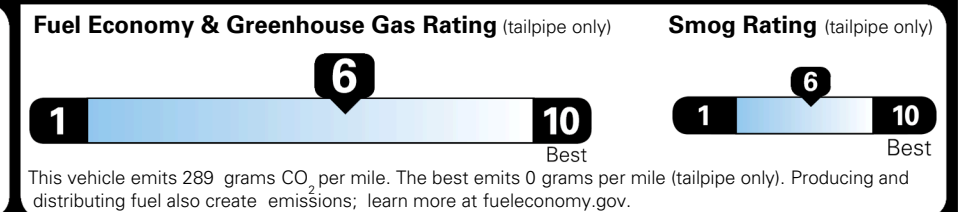

TOTAL ADDITIONAL WEIGHT: 18.3

EPA DOT Fuel Economy and Environment

Gasoline Vehicle

You save \$250
 in fuel costs over 5 years compared to the average new vehicle.

Annual fuel cost
\$1,650

Actual results will vary for many reasons, including driving conditions and how you drive and maintain your vehicle. The average new vehicle gets 29 MPG and costs \$8,500 to fuel over 5 years. Cost estimates are based on 15,000 miles per year at \$ 3.30 per gallon. MPGe is miles per gasoline gallon equivalent. Vehicle emissions are a significant cause of climate change and smog.