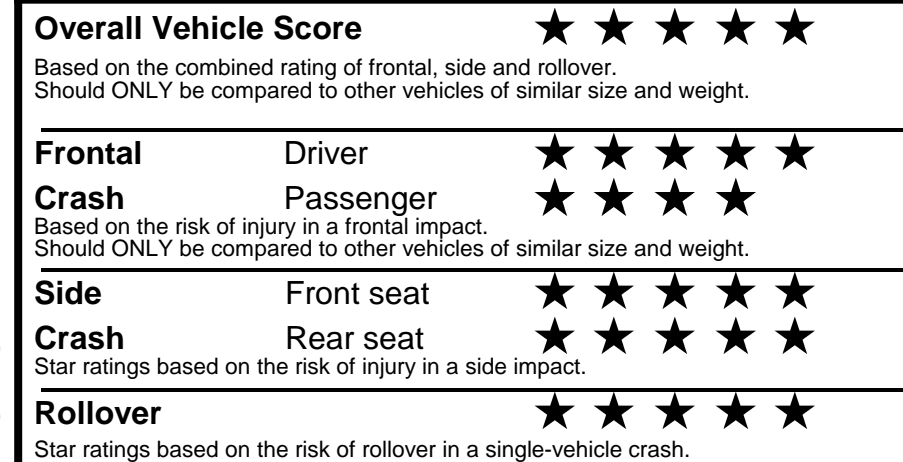

fueleconomy.gov

Calculate personalized estimates and compare vehicles

GOVERNMENT 5-STAR SAFETY RATINGS

Star ratings range from 1 to 5 stars (★★★★★) with 5 being the highest.
 Source: National Highway Traffic Safety Administration (NHTSA).
www.safercar.gov or 1-888-327-4236