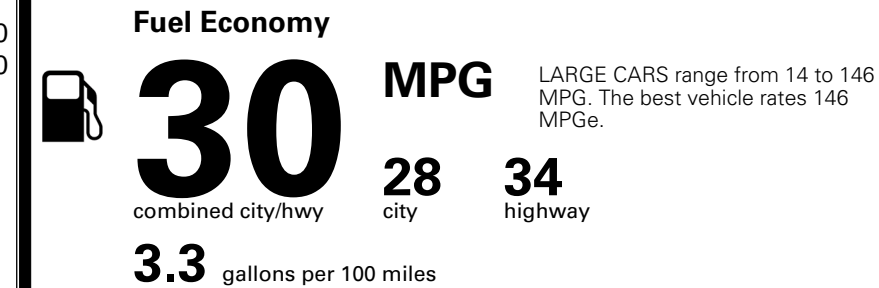

\$ 25,310.00

INLAND FREIGHT AND HANDLING

\$ 1,245.00

TOTAL MANUFACTURER'S SUGGESTED RETAIL PRICE ▶

\$ 26,555.00

*Additional terms and conditions apply.
 **Kia Connect may be currently unavailable for some Model Year 2022 and newer vehicles sold or purchased in Massachusetts; please see owners.kia.com for more information.
 NOTE: When you purchase this vehicle, Kia America, Inc. collects personal information you provide to the dealership. For information on our collection and use of personal information and your rights, please see our Privacy Policy on www.kia.com.

TOTAL ADDITIONAL WEIGHT: 18.3

EPA DOT Fuel Economy and Environment

Gasoline Vehicle

You save \$250
 in fuel costs over 5 years compared to the average new vehicle.

Annual fuel cost
\$1,650

Actual results will vary for many reasons, including driving conditions and how you drive and maintain your vehicle. The average new vehicle gets 29 MPG and costs \$8,500 to fuel over 5 years. Cost estimates are based on 15,000 miles per year at \$ 3.30 per gallon. MPGe is miles per gasoline gallon equivalent. Vehicle emissions are a significant cause of climate change and smog.